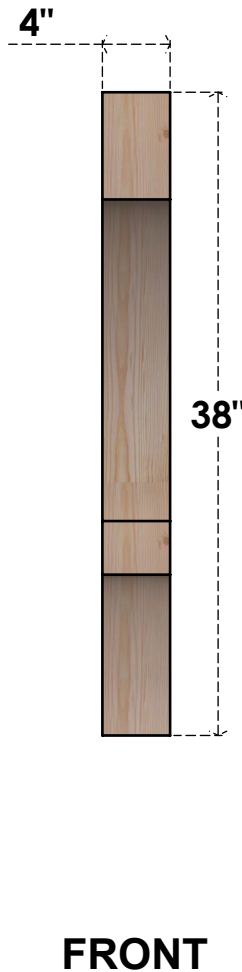

BRC04X26X38BOA00RDF

4"W X 26"D X 38"H BALBOA ROUGH SAWN BRACE, DOUGLAS FIR

EKENA MILLWORK
 2300 WEST MAIN ST.
 CLARKSVILLE, TX 75426
 TOLL FREE: 866-607-0453
 WWW.EKENAMILLWORK.COM

NOTES

1. INSTALLATION TO BE COMPLETED IN ACCORDANCE WITH MANUFACTURER'S SPECIFICATIONS.
2. DRAWING MAY NOT BE TO SCALE
3. THIS DRAWING IS INTENDED FOR DESIGN AND PLANNING PURPOSES ONLY.
4. ALL INFORMATION CONTAINED HEREIN WAS CURRENT AT THE TIME OF DEVELOPMENT BUT MUST BE REVIEWED AND APPROVED BY THE PRODUCT MANUFACTURER TO BE CONSIDERED ACCURATE.
5. PRODUCTS ARE NOT KILN DRIED. THIS ITEM IS UNIQUE AND WILL CONTAIN THE NATURAL VARIATIONS THAT THE WOOD SPECIES OFFERS. THIS MAY RESULT IN VARIATIONS UP TO 1/4"