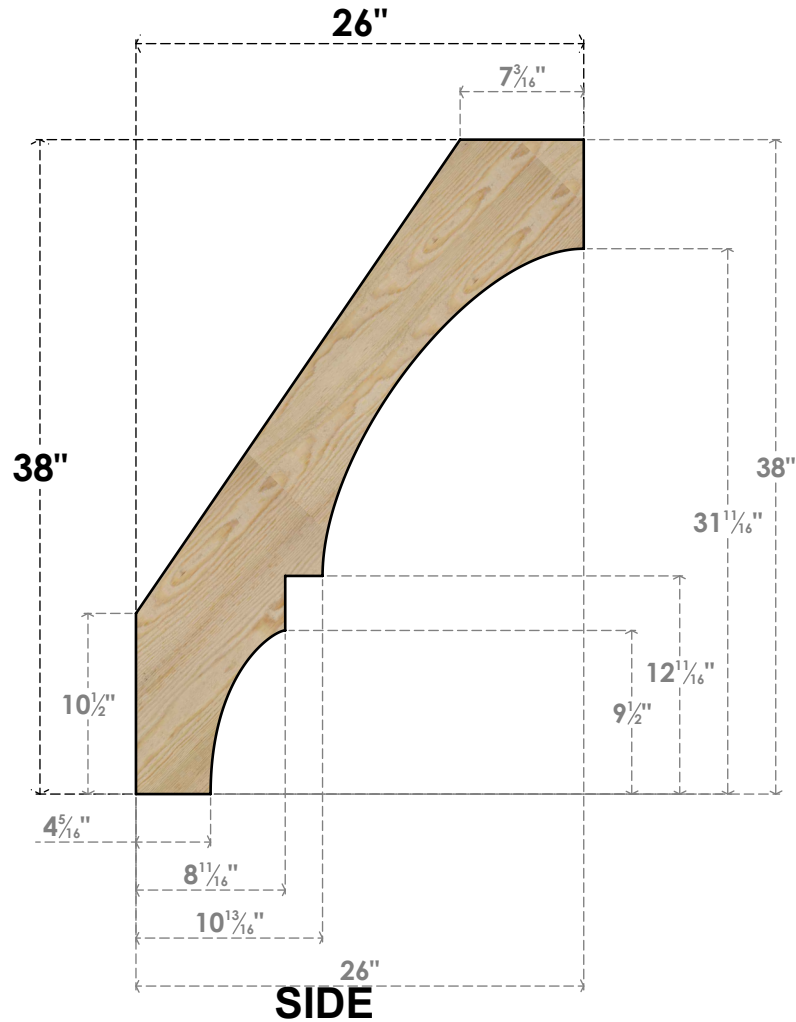

BRC04X26X38BOA00RDF

4"W X 26"D X 38"H BALBOA ROUGH SAWN BRACE, DOUGLAS FIR

EKENA MILLWORK
 2300 WEST MAIN ST.
 CLARKSVILLE, TX 75426
 TOLL FREE: 866-607-0453
 WWW.EKENAMILLWORK.COM

NOTES

1. INSTALLATION TO BE COMPLETED IN ACCORDANCE WITH MANUFACTURER'S SPECIFICATIONS.
2. DRAWING MAY NOT BE TO SCALE
3. THIS DRAWING IS INTENDED FOR DESIGN AND PLANNING PURPOSES ONLY.
4. ALL INFORMATION CONTAINED HEREIN WAS CURRENT AT THE TIME OF DEVELOPMENT BUT MUST BE REVIEWED AND APPROVED BY THE PRODUCT MANUFACTURER TO BE CONSIDERED ACCURATE.
5. PRODUCTS ARE NOT KILN DRIED. THIS ITEM IS UNIQUE AND WILL CONTAIN THE NATURAL VARIATIONS THAT THE WOOD SPECIES OFFERS. THIS MAY RESULT IN VARIATIONS UP TO 1/4"